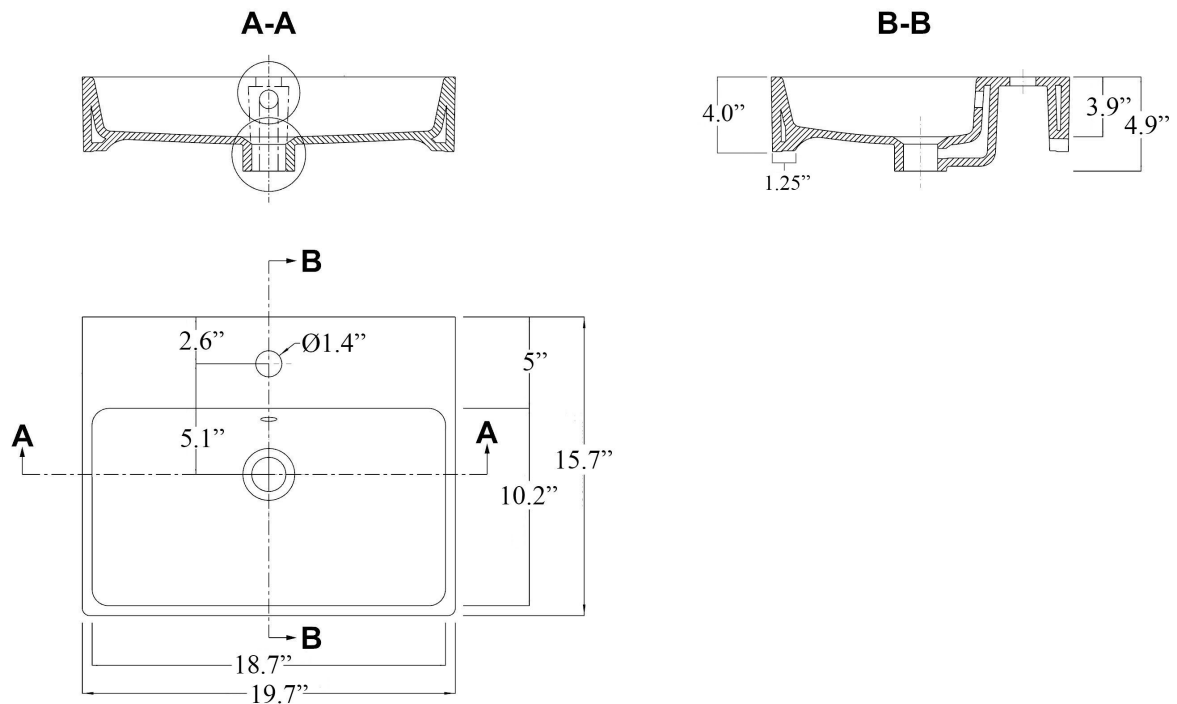

### SKU# | Options:

- Simple 50.40B.00 | No Faucet Hole
- Simple 50.40B.01 | One Faucet Hole
- Simple 50.40B.03-4 | Three Faucet Holes 4" Spread
- Simple 50.40B.03-8 | Three Faucet Holes 8" Spread
- Simple 50.40B.02L | Left Soap Dispenser Hole (Specify Distance)
- Simple 50.40B.02R | Right Soap Dispenser Hole (Specify Distance)
- Simple 50.40B.nn WG | Glossy White
- Simple 50.40B.nn BG | Glossy Black
- Simple 50.40B.nn BM | Matte Black

“.nn” refers to the number of faucets holes

\* WS Bath Collections reserves the right to revise dimensions or information on this sheet without notice

<b>Collection</b> Simple	<b>Model</b>   Simple 50.40B	Dimensions Metric <i>1 inch = 2.54 cm</i> <i>1 inch = 25.4 mm</i>	 1051 Lea Drive - Collegeville, PA 19426 Tel. 215 513 9400 - Fax 610 831 0215 <a href="http://www.ws bathcollections.com">www.ws bathcollections.com</a> - <a href="mailto:info@ws bathcollectins.com">info@ws bathcollectins.com</a>
-----------------------------	---------------------------------	-------------------------------------------------------------------------	-------------------------------------------------------------------------------------------------------------------------------------------------------------------------------------------------------------------------------------------------------------------------------------------------------------------------------------

### Features

- 19.7" (500 mm) x 15.7" (400 mm) x H 4.9" (125 mm)
- Ceramic
- Wall Mount or Countertop (Vessel) Installation
- With Overflow
- Includes Mounting Hardware

### Vessel/ countertop installation

Bolts

Silicone (*optional*)

Collection  
Simple

Model |  
Simple 50.40B

Dimensions Metric  
*1 inch = 2.54 cm*  
*1 inch = 25.4 mm*

**WS**®

**BATH  
COLLECTIONS**